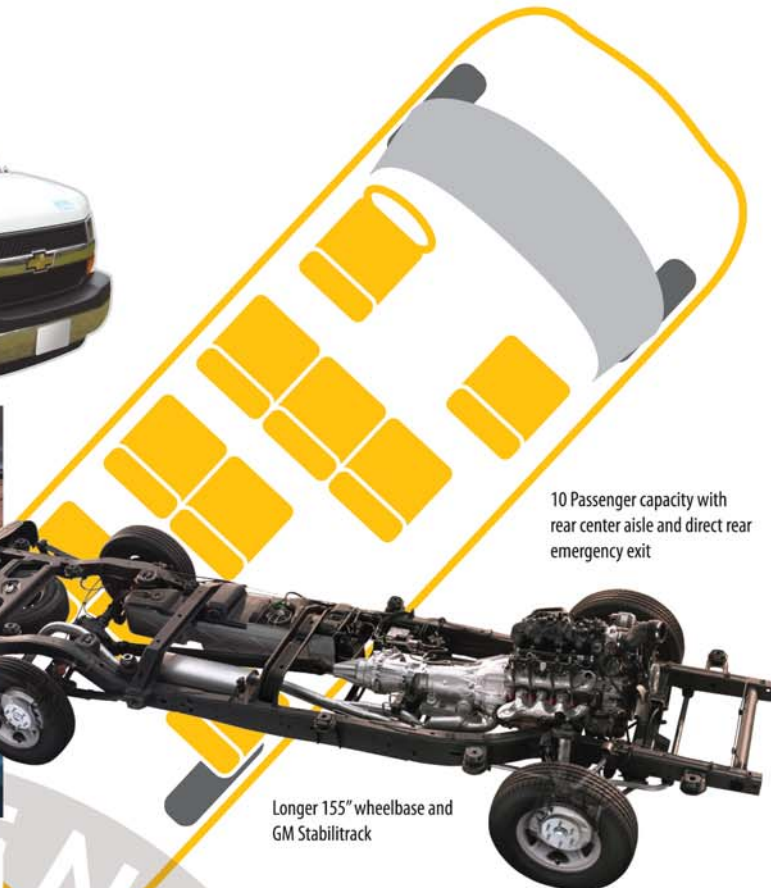

teacher to understand why. Carrying ten people in style, comfort and safety with secured seating (including 3-point lap/shoulder belts,) a reinforced fiberglass roof and equipped with GM Stabilitrak, ABS, head curtain side air bags and more among the many factory safety features, the SafetyVan MPV is an attractive, sensible option. The SafetyVan is now available with attractive leasing programs. Call us for a "No-Obligation" quote!

Get with the program:

Go with an MPV from SafetyVan.

Engineered to Get You There and Back... Safely

For more information and complete specifications: Call **888-951-9111** or visit us at **www.safetyvans.com**

Plush, bus-style seating with large variety of seating options

10 Passenger capacity with rear center aisle and direct rear emergency exit

Longer 155" wheelbase and GM Stabilitrack

- The ideal choice for **private and public schools, universities, van pools, shuttle operations** and more
- No Commercial Drivers License required
- Less expensive, more maneuverable than a bus or "cut-away"
- Heavily laminated fiberglass reinforced roof provides

safety and insulation for hot or cold operating conditions

- Plush, bus-style seating with a large variety of customizable floorplans
- Rear center aisle designs allow easy access and egress
- Integrated lap and shoulder belts
- Longer wheelbase provides smooth ride and added stability - puts the weight where it belongs: Between the axles
- Reliable, economical and fully insurable
- For universities and colleges, the SafetyVan is available in higher capacity models - up to 15 passengers